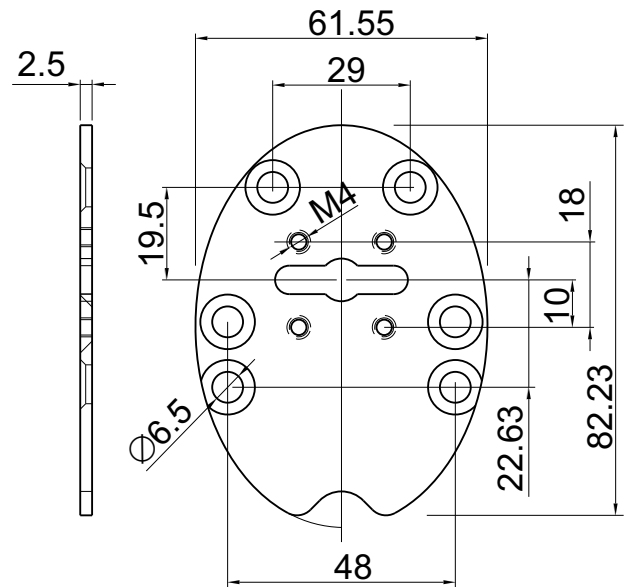

MG3551DM

A3788

**FINITURE
FINISHES**

(C) Cromo lucido
Bright Chrome

(T) Cromo satinato
Satin Chrome

(2) PVD Ottone
PVD Brass