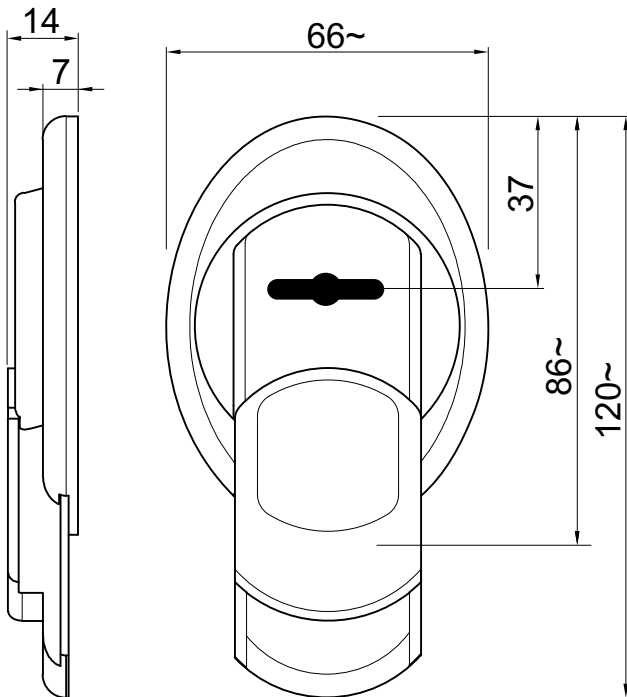

MG3551DM

A3788

**FINITURE
FINISHES**

(C) Cromo lucido
Bright Chrome

(T) Cromo satinato
Satin Chrome

(2) PVD Ottone
PVD Brass