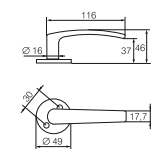

ABLOY® POLARITA 16

Design
Tapani Holma