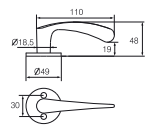

ABLOY® INTERIA 19